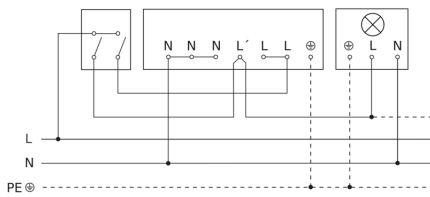

sensIQ

EVO white
EAN 4007841 029562
Article number 029562

Light without neutral conductor

Light with neutral conductor

Connection using two-circuit switch for manual and automatic operation

Connection of 4-fold push-button coupler to DALI2 APC