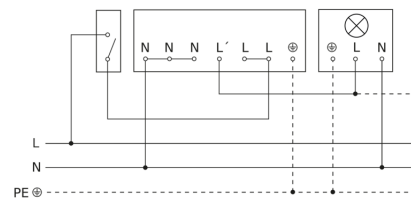

sensIQ

EVO white
EAN 4007841 029562
Article number 029562

Light without neutral conductor

Light with neutral conductor

Connection using two-circuit switch for manual and automatic operation

Connection of 4-fold push-button coupler to DALI2 APC