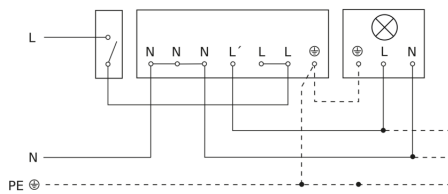

sensIQ

EVO white
EAN 4007841 029562
Article number 029562

Light without neutral conductor

Light with neutral conductor

Connection using two-circuit switch for manual and automatic operation

Connection of 4-fold push-button coupler to DALI2 APC